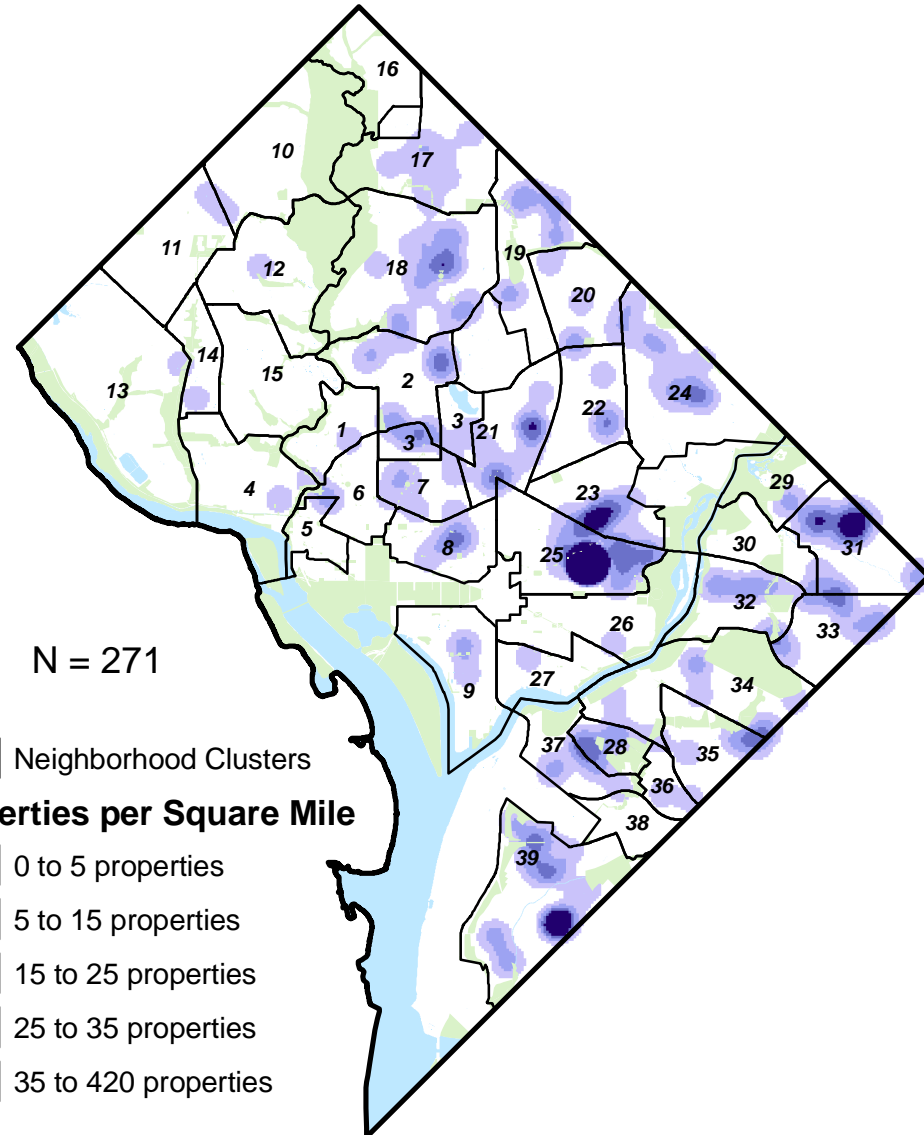

Foreclosure Starts and Foreclosure Sales for Single-Family Homes and Condominiums from April 1, 2010 to June 30, 2010 Washington, D.C.

Foreclosure Sales