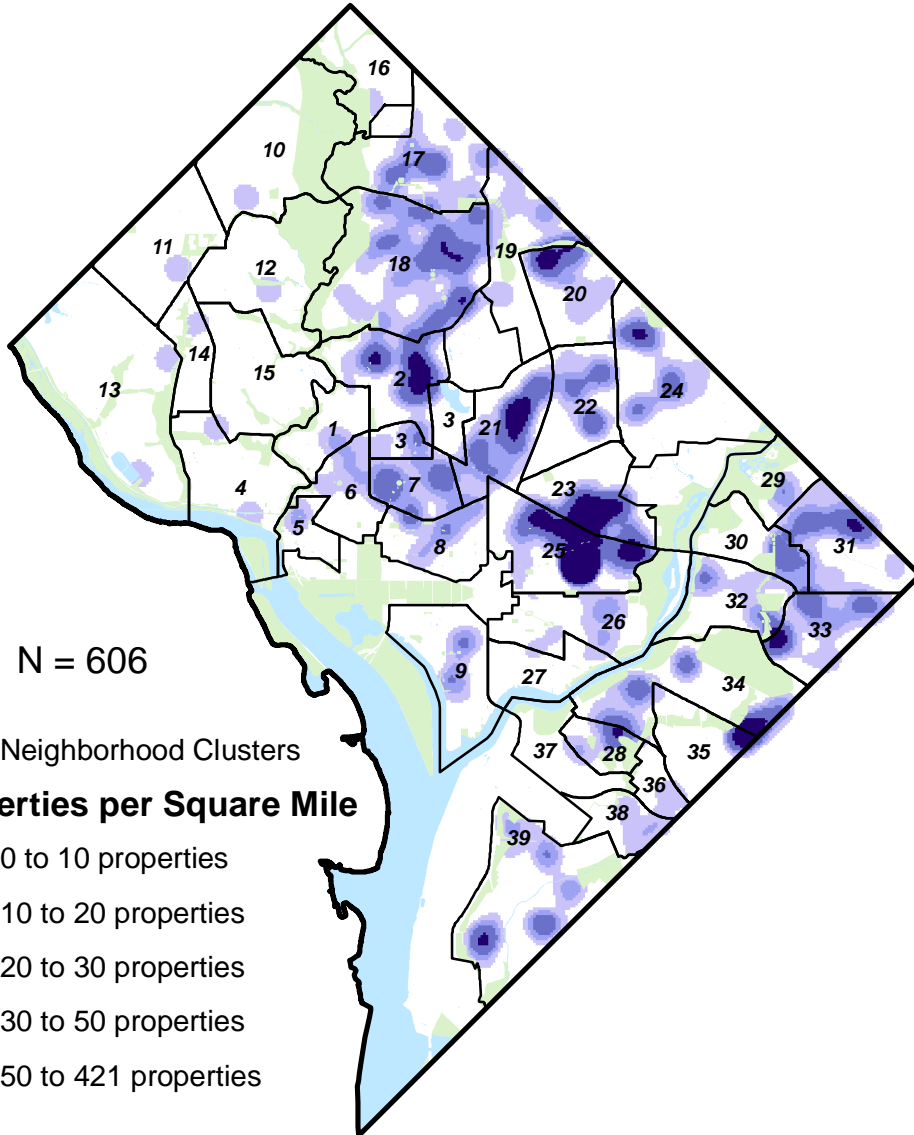

Foreclosure Starts and Foreclosure Sales for Single-Family Homes and Condominiums from April 1, 2010 to June 30, 2010 Washington, D.C.

Foreclosure Starts