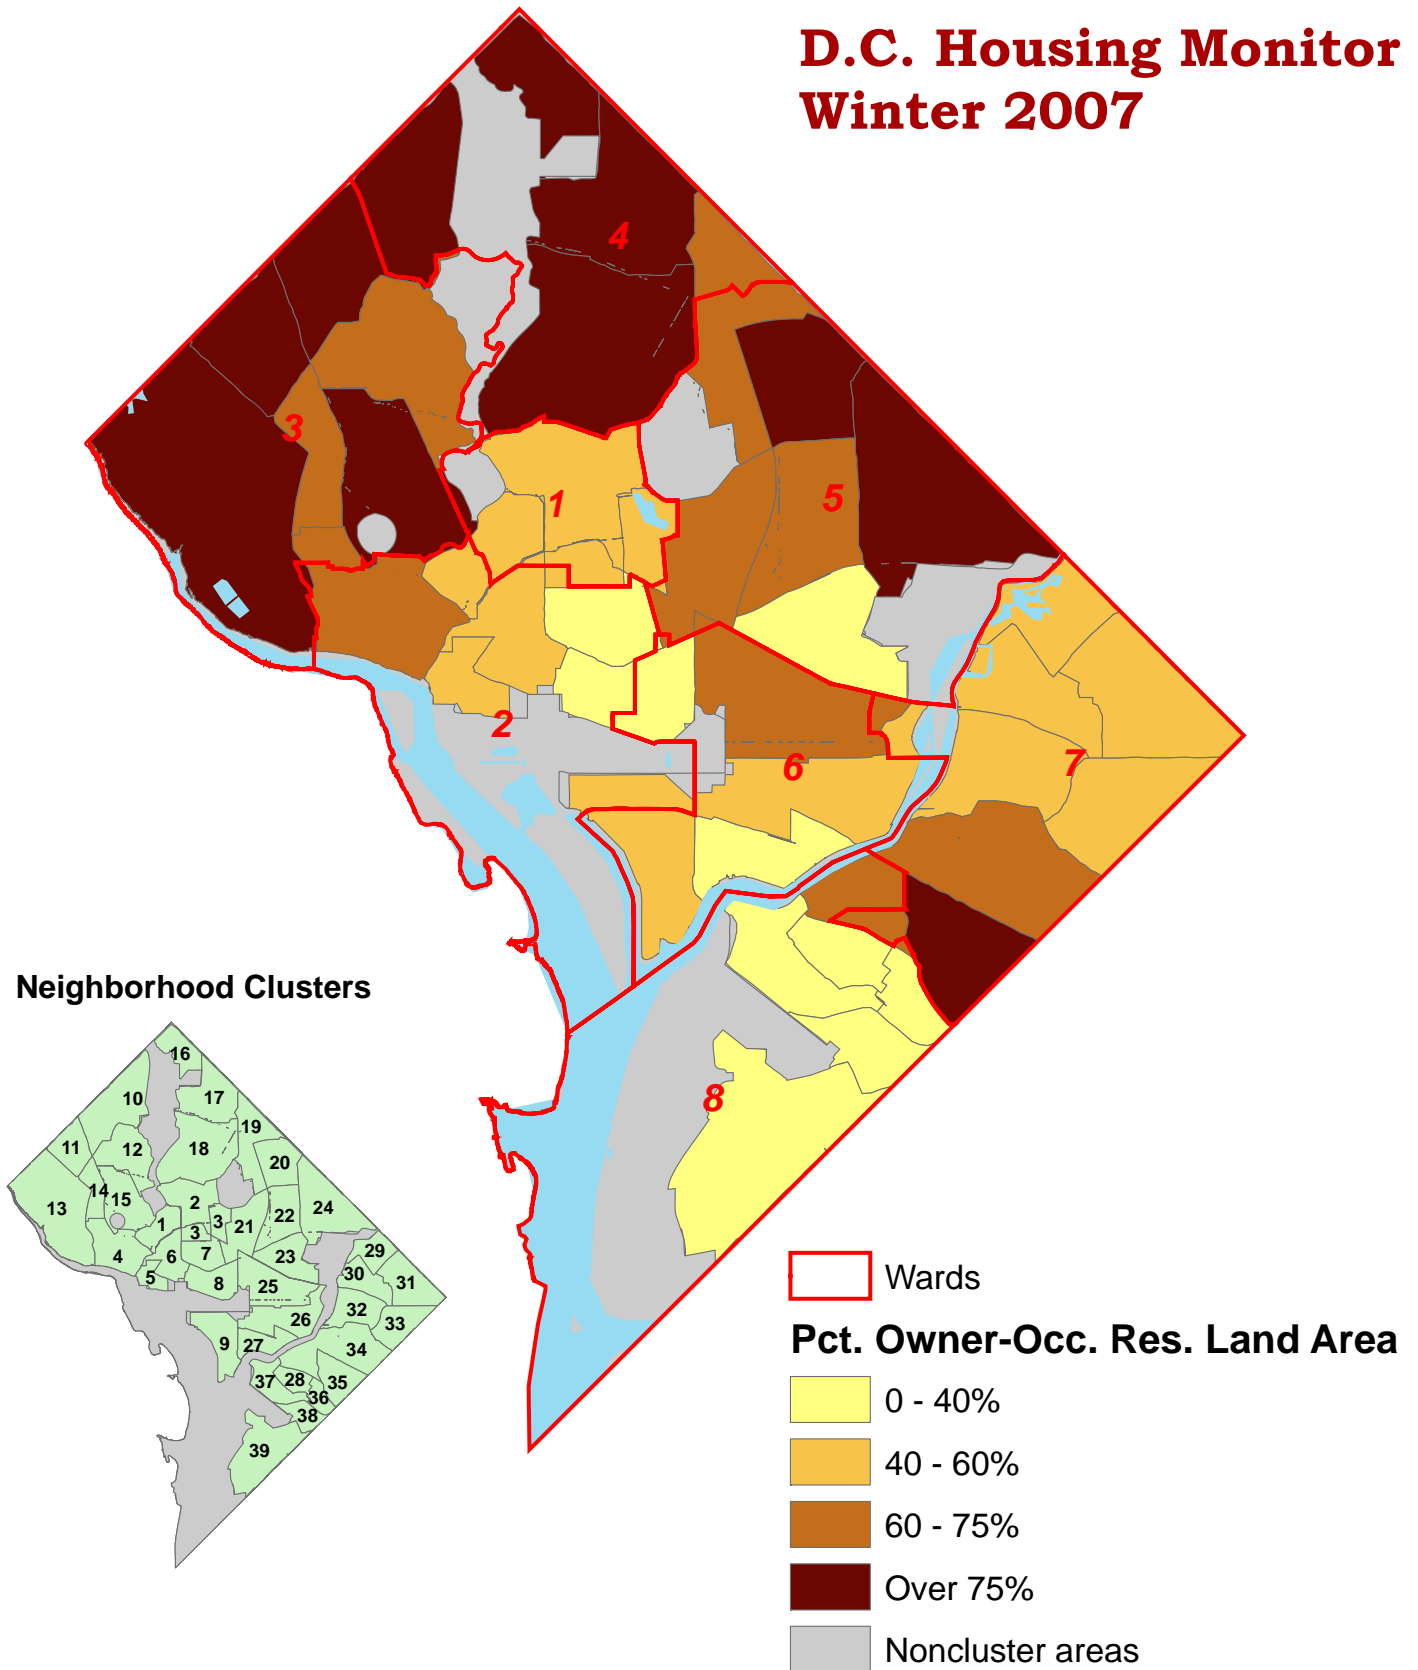

# Map 1. Percentage of Owner-Occupied Residential Property by Neighborhood Cluster Washington, D.C., 2006

**D.C. Housing Monitor  
Winter 2007**

Source: D.C. real property data tabulated by NeighborhoodInfo DC.