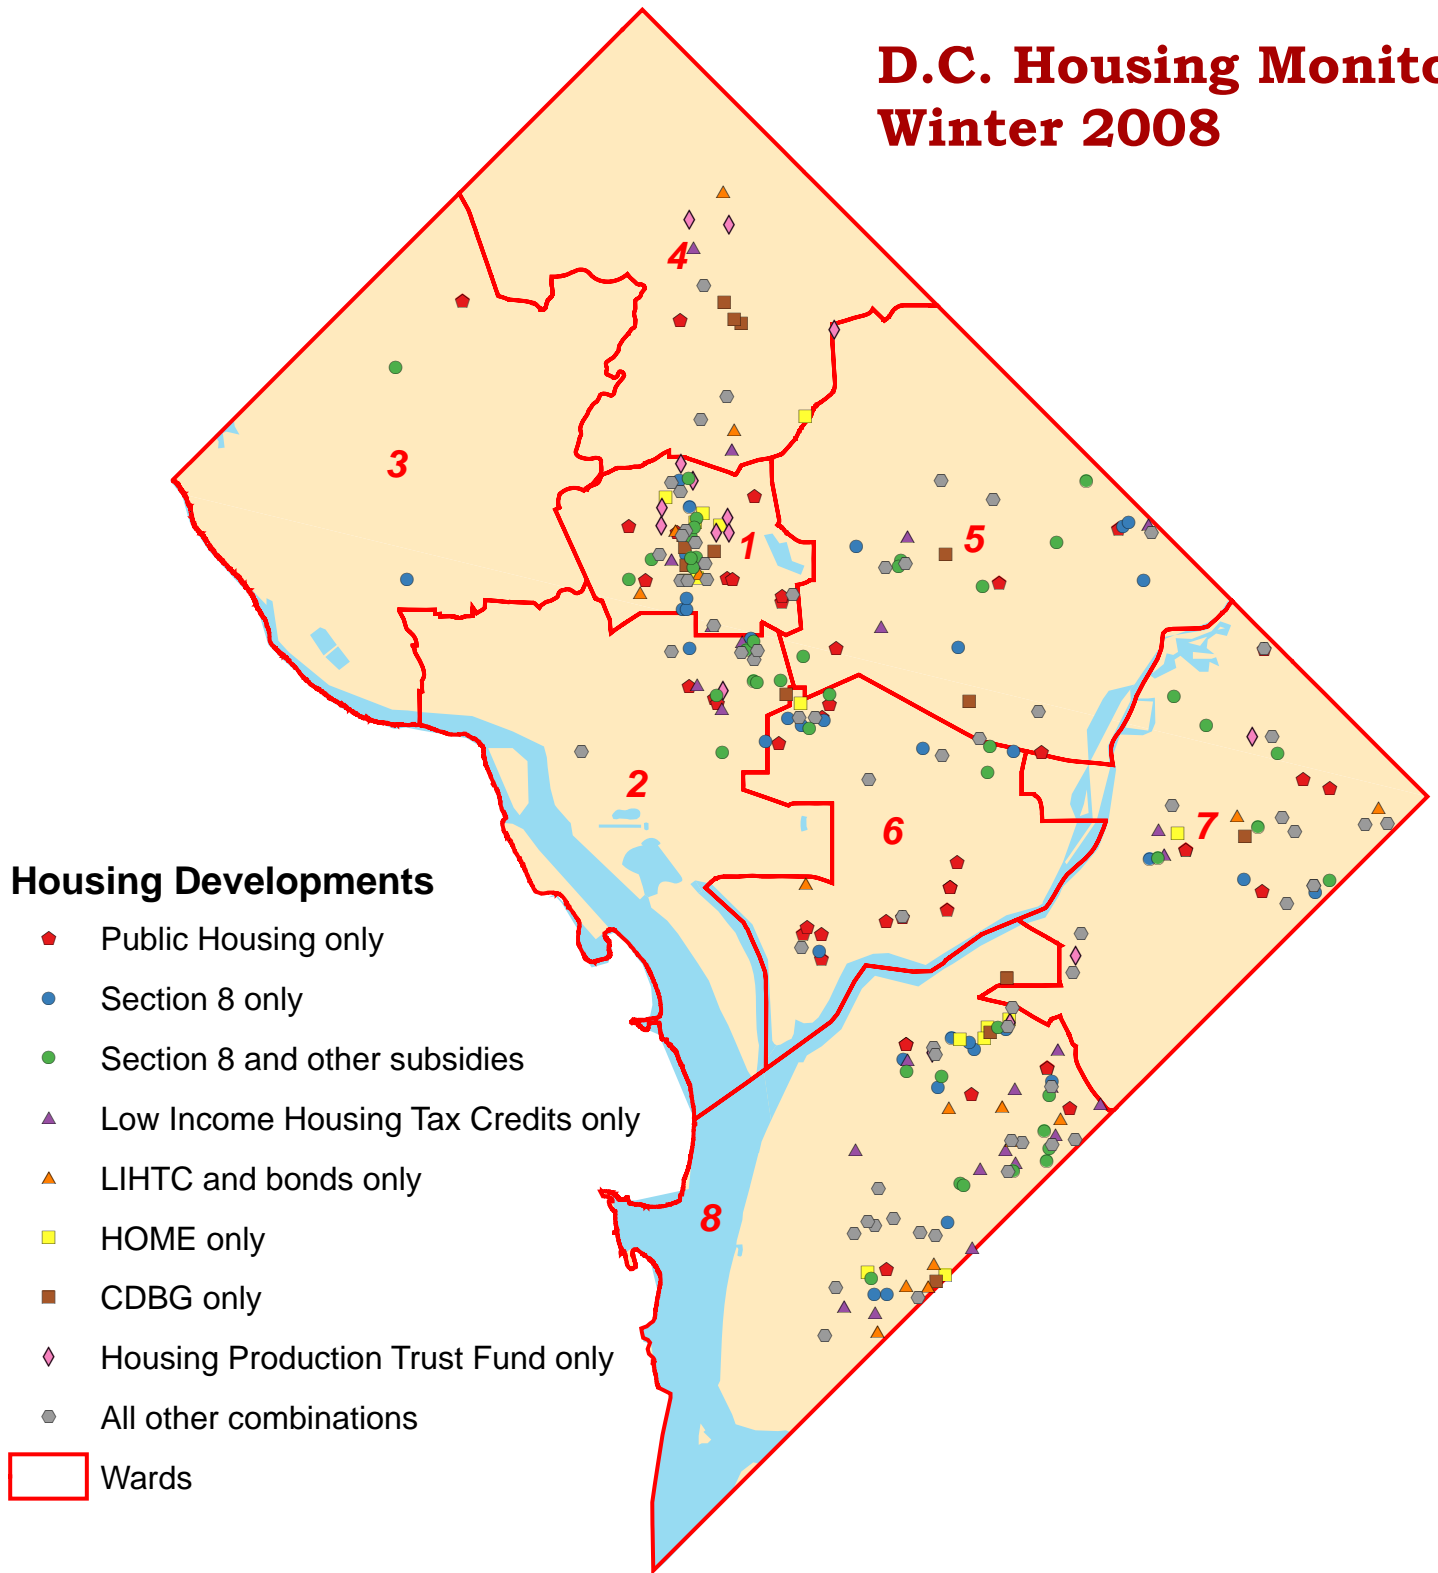

Map 1. Affordable Housing Developments by Subsidy Type Washington, D.C., 2007

**D.C. Housing Monitor
Winter 2008**

Source: National Low Income Housing Coalition Affordable Housing Preservation Catalog tabulated by NeighborhoodInfo DC.