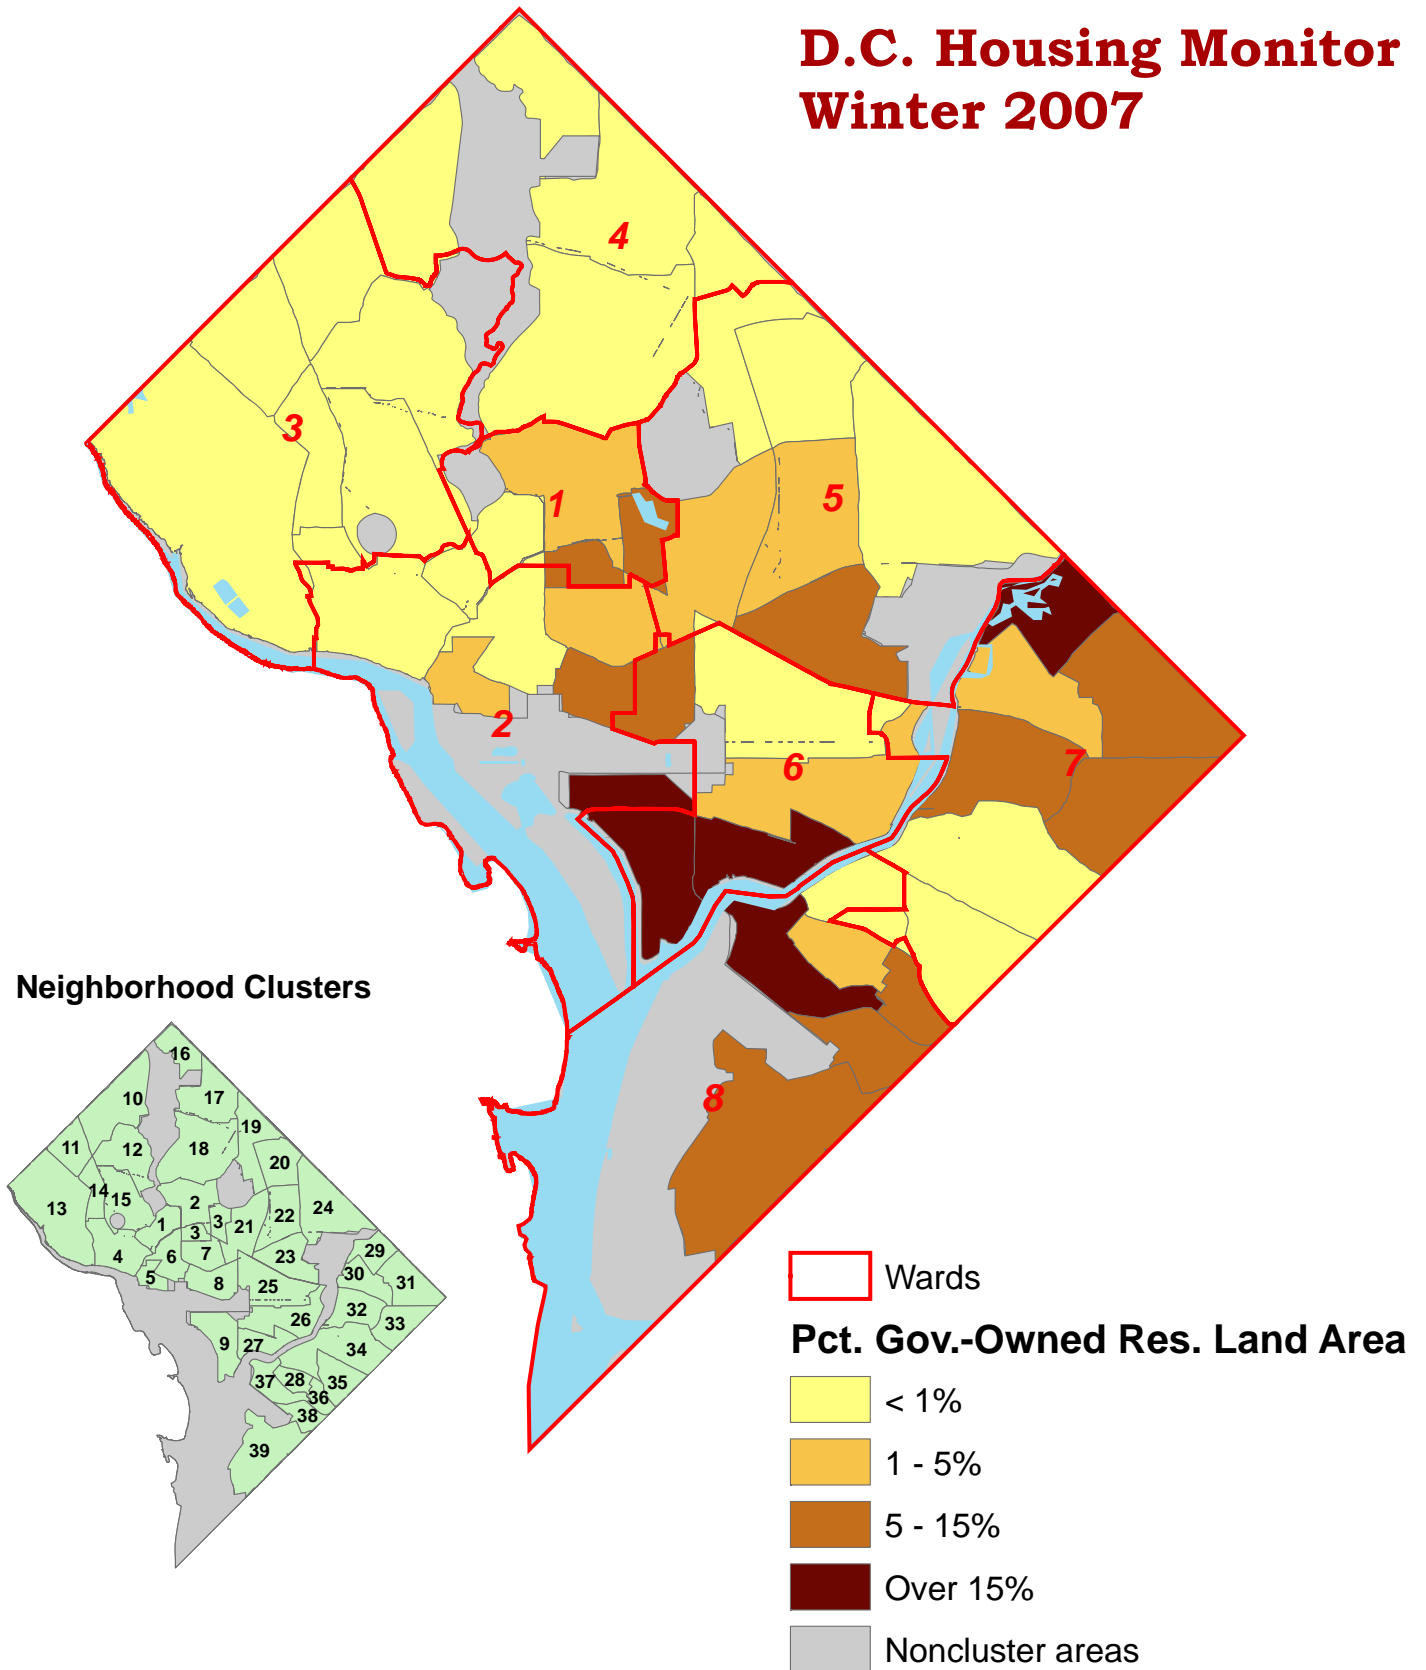

# Map 2. Percentage of Government-Owned Residential Property by Neighborhood Cluster Washington, D.C., 2006

**D.C. Housing Monitor  
Winter 2007**

Source: D.C. real property data tabulated by NeighborhoodInfo DC.