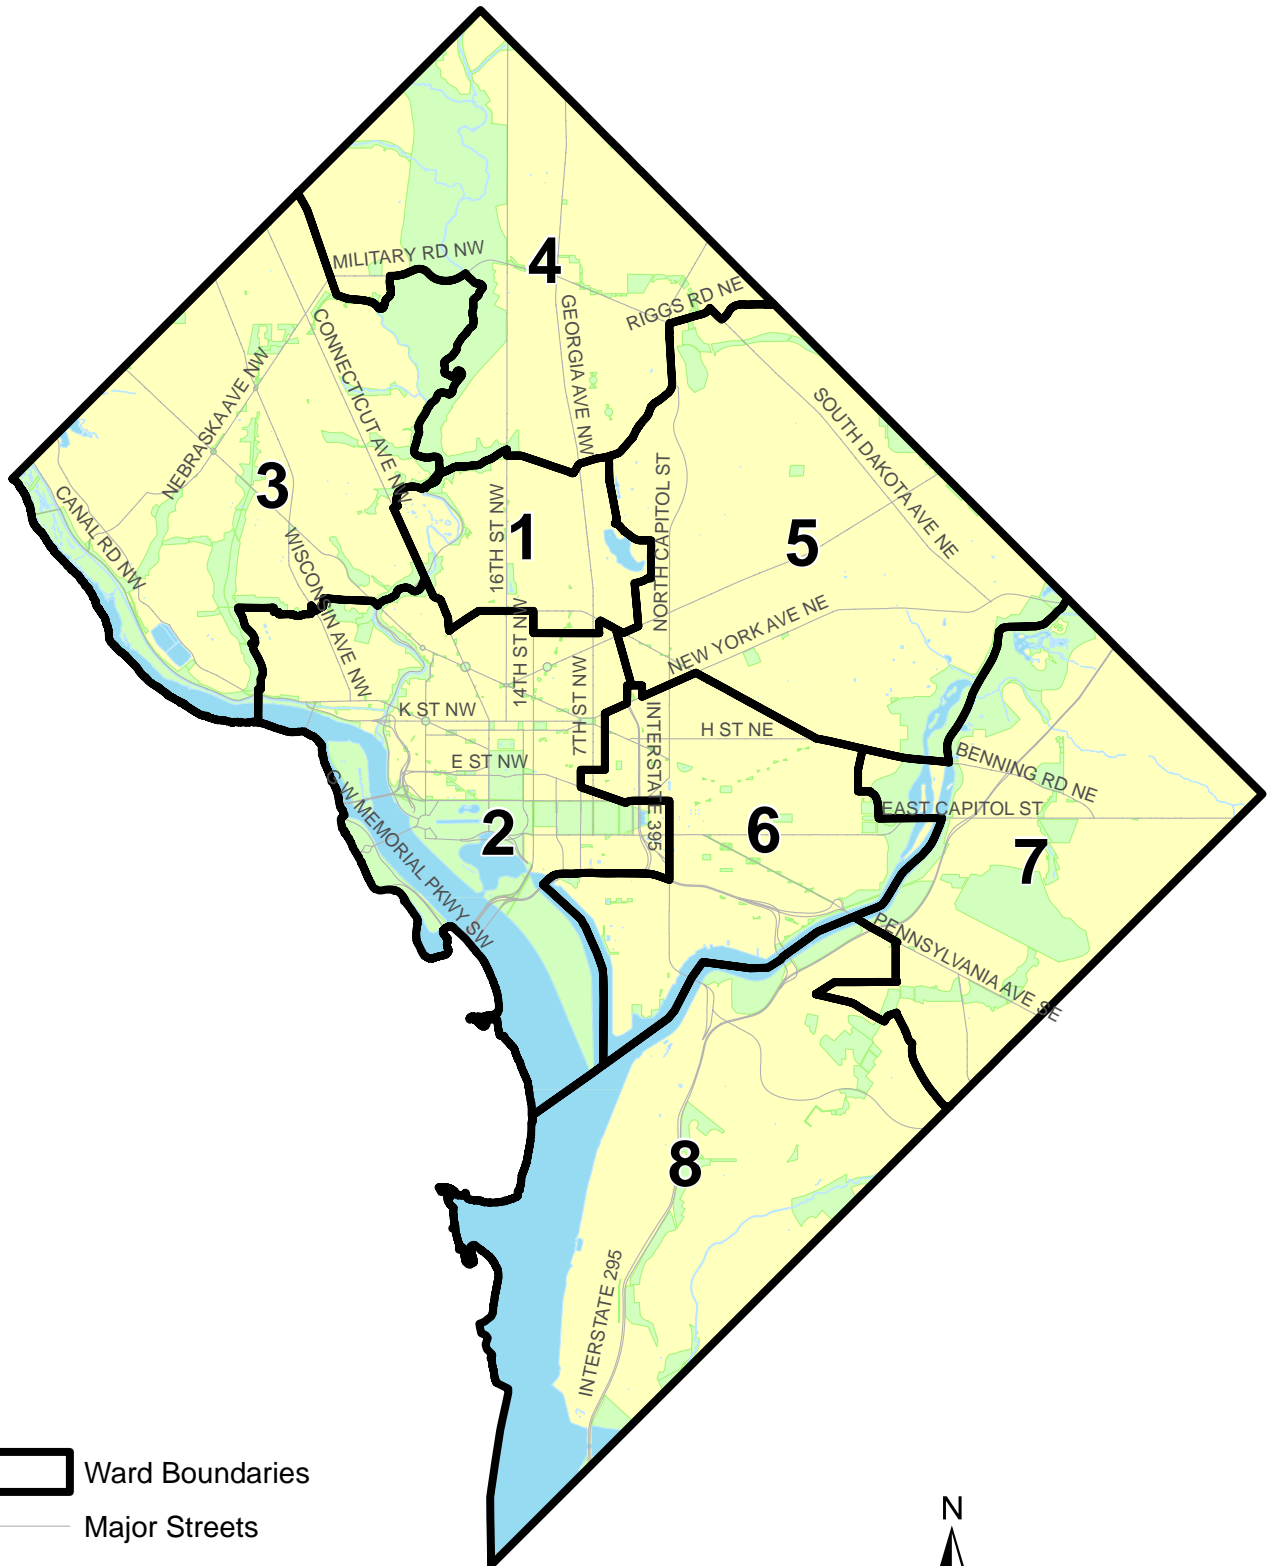

District of Columbia Wards

Ward Boundaries

Major Streets

Source: NeighborhoodInfo DC
Created: July 24, 2008

0 0.5 1 2 Miles